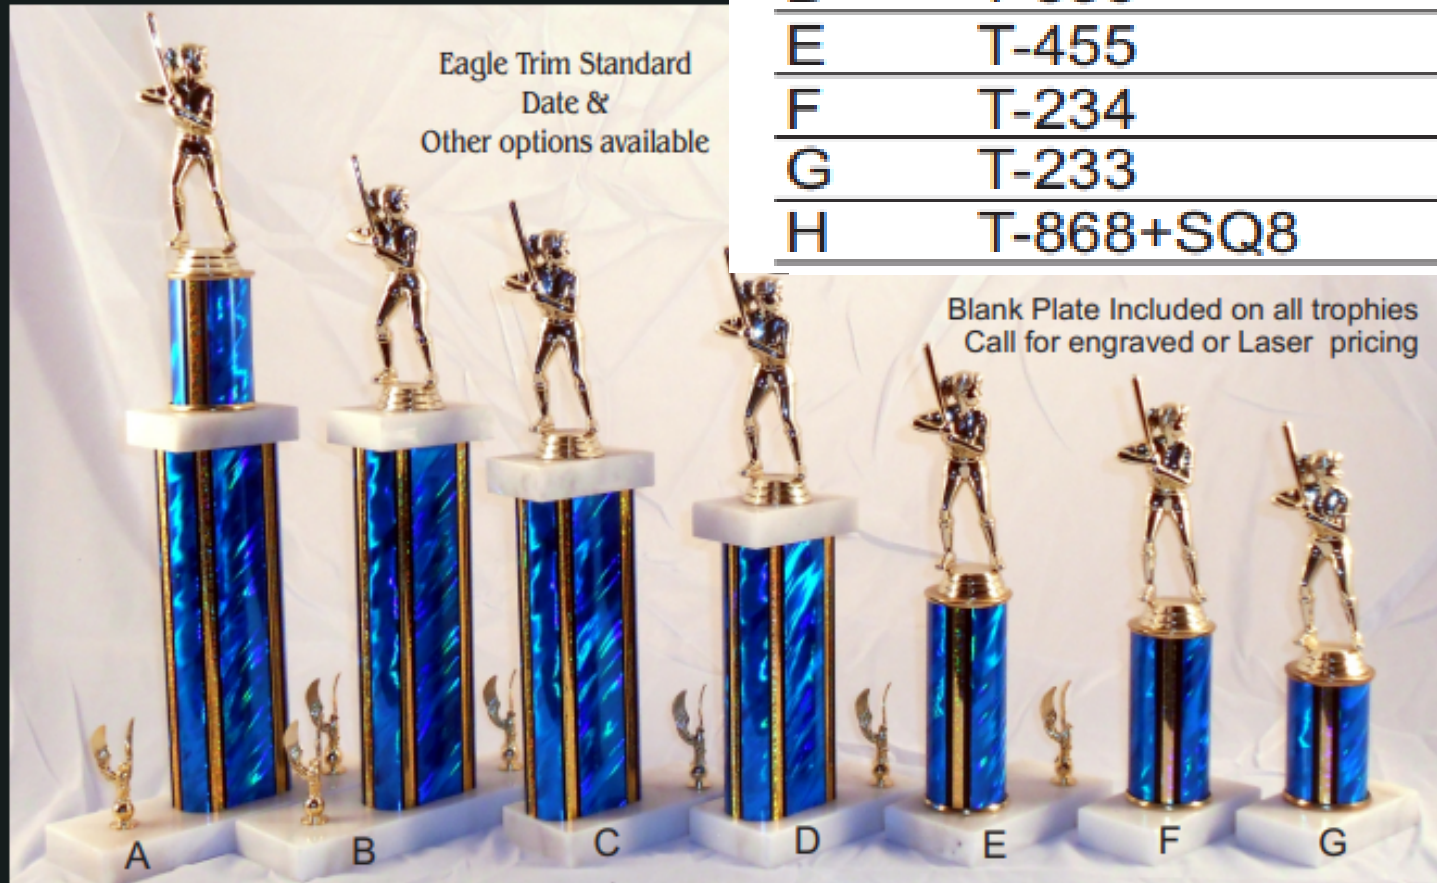

Sutterfield's
Plaque & Trophy Co.

Awards • Custom Engraving • Signs

Standard Trophies

Eagle Trim Standard
Date &
Other options available

Blank Plate Included on all trophies
Call for engraved or Laser pricing

Shown here in Blue Splash Other Colors Available

MADE ON MAIN STREET, USA

Please Call for lead times & shipping methods

Italian marble standard on all trophies - unless other wise noted

Custom trophies
Available upon request

Personally - Customized
Full Color Digital Printing Or Mylar

Item	Part Number	Height
A	T-768+RD3	18"
B	T-668	15"
C	T-557	14"
D	T-556	13"
E	T-455	11½"
F	T-234	10½"
G	T-233	9½"
H	T-868+SQ8	24"