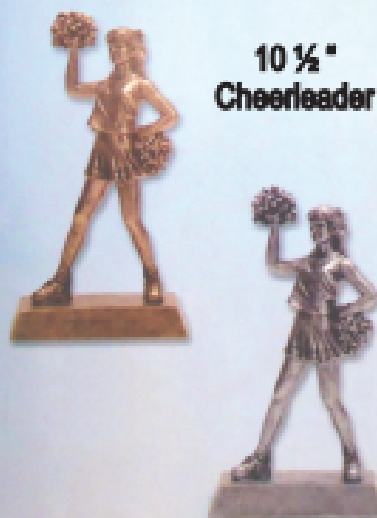

Call us for pricing at (317) 782-4363