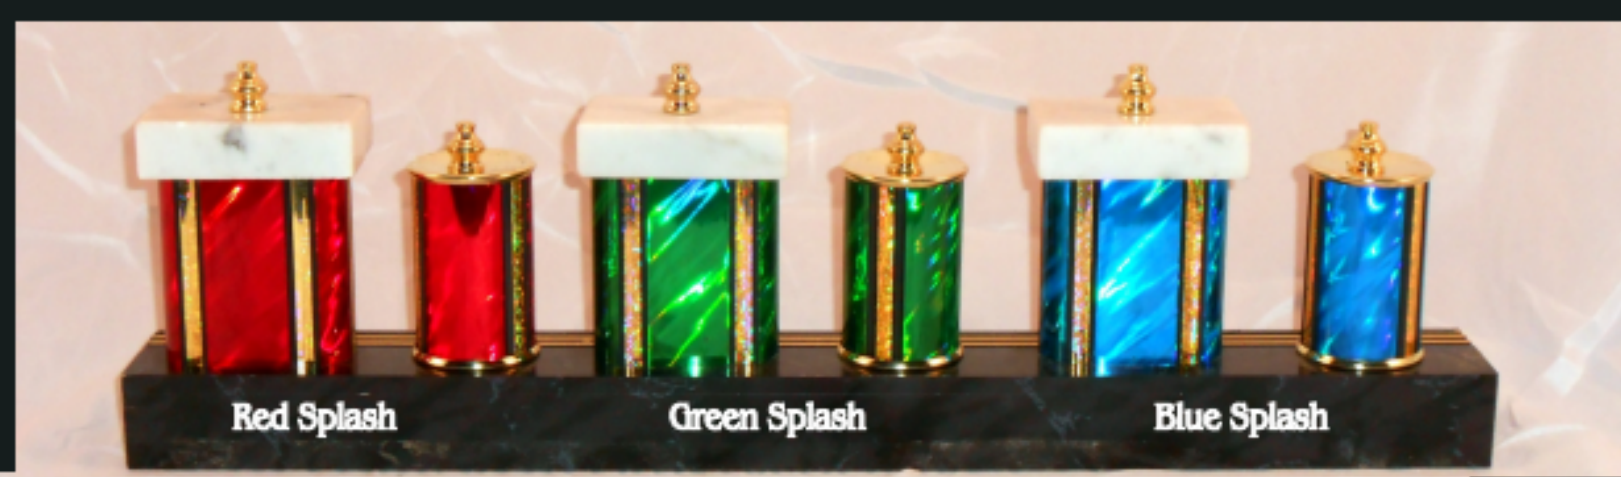

All 2X5 Marble & Larger Trophies come standard with Eagle Trim  
 Below are some other options,  
 please note pricing will change with alterations

## Trophy Options

Custom Trim Pieces  
 available  
 at customer request

Indiana

Year

Placement

Call us for pricing at (317) 782-4363

**Trophy Colors**

**Standard Colors**

**More Colors Available**  
 Please call for  
 Specialty Columns  
 & Other Color  
 Options Available

**Call us for pricing at (317) 782-4363**