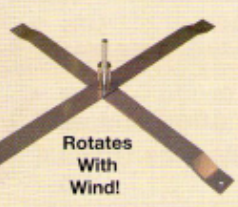

- Message is always on display with or without wind
- Stainless Steel Spike rotates with wind to help prevent tangling
- Heavy-Duty non collapsible fiberglass pole

Please specify a PMS color# if submitted art file is CMYK and a spot color is required.
Close PMS matches only guaranteed with this process.

Message always on display

Same Price 1 to 4 Color Process

**15ft
x 2½ft**

**11ft
x 2½ft**

**8ft
x 2½ft**

Rotates With Wind!

Crossbar Stand:

- Heavy duty coated steel
- Stainless steel rotating bearing
- 29 inch sections with holes for ground stakes if needed.
- Great for storefront, pavement, or indoor applications.
- Mild wind conditions

Standard Red

Close to PMS#1797

Standard Blue

Close to PMS#286

Call us for pricing at (317) 782-4363
606 Main Street
Beech Grove, IN 46107
Visit our website at sutterfieldwards.com

teardrop flags

- Unique shape is always on display with or without wind.
- Teardrop Flags have rotating stainless ground spike to rotate in the wind.
- Heavy duty non collapsible fiberglass pole.