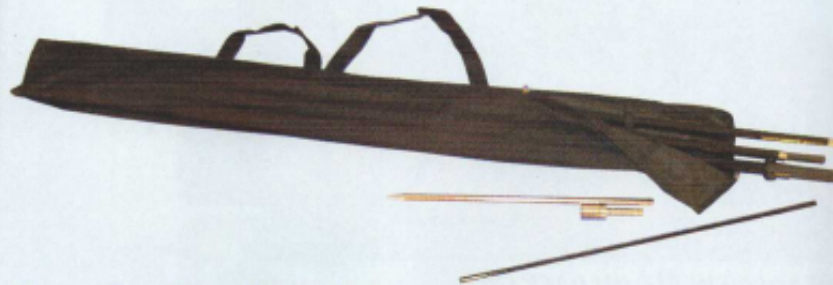

exposition flags

Exposition Flag Kits include:

- stainless steel rotating ground stake
- heavy duty non collapsible fiberglass pole and arm extension
- carry case
- custom Exposition Flag