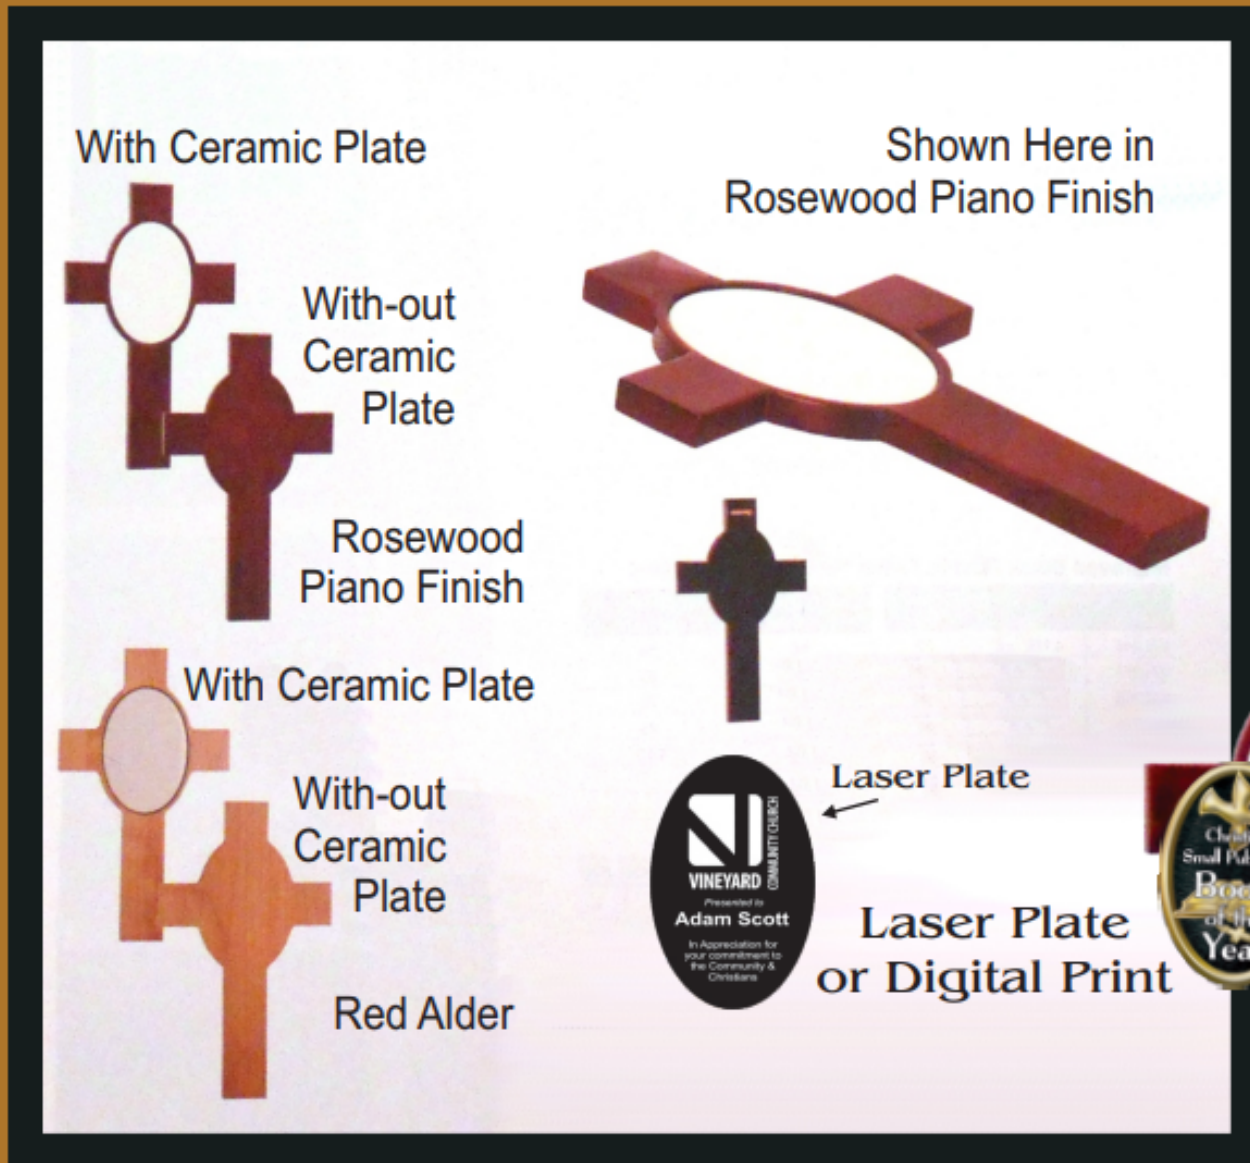

Office Accessories Catalog

606 Main Street
Beech Grove, IN 46107

Visit our website at sutterfieldwards.com

Office Accessories

Plastic Plates, Metal Plates, Sublimated Plates,
Lasered, Engraved or Digital Print Plates Available

Metal Holders for Slide in Plates

Call us for pricing at (317) 782-4363
 606 Main Street
 Beech Grove, IN 46107
 Visit our website at sutterfieldwards.com

Office Accessories

Laser-able Wood Key-Chains & Business Card Holders

Laser-able with color fill Bamboo Picture Frame

Engrave-able Lighters & Laser-able boxes

Call us for pricing at (317) 782-4363

606 Main Street

Beech Grove, IN 46107

Visit our website at sutterfieldwards.com

Accessories

Part Number

1-5 6-25 26 +

With Tile or Without & Available in 2 Finishes
Red Alder or Rosewood Piano Finish

Does not Include Art Set Up or Laser or Digital Print

Shown Here in
Red Alder

Call us for pricing at (317) 782-4363