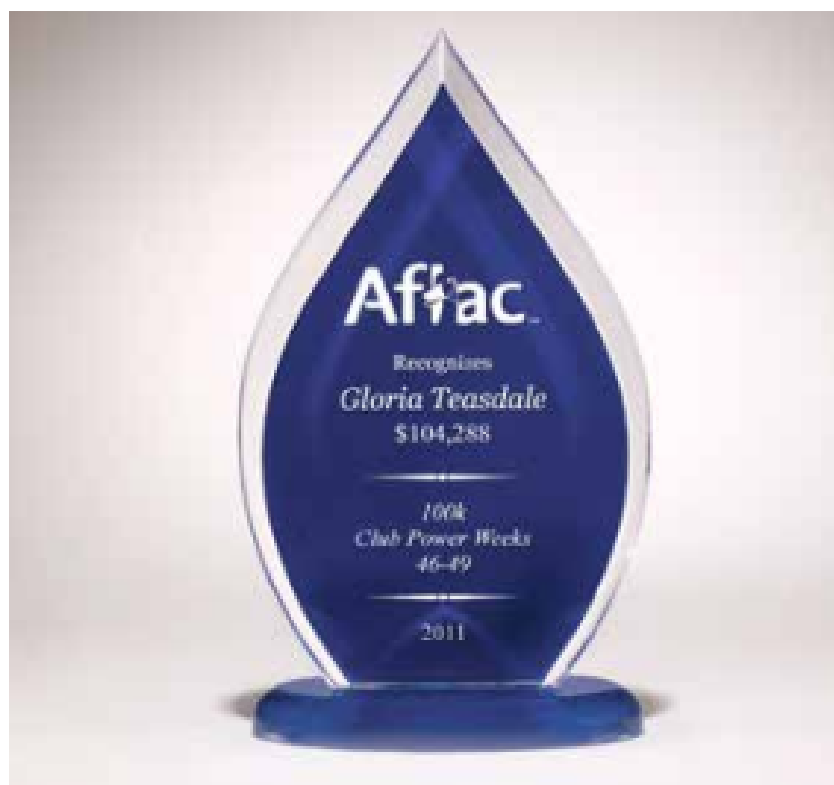

Flame Series Clear Acrylic Award with
Blue Silk Screened Back

	Overall Size	Engraving Size	
A6857	4.5 x 7.75	4.5 x 7.25	$60.00
A6858	5.5 x 9	5.125 x 8.25	$72.00
A6859	5.75 x 10	5.75 x 9.25	$84.00

0.75 INCH THICK CLEAR ACRYLIC