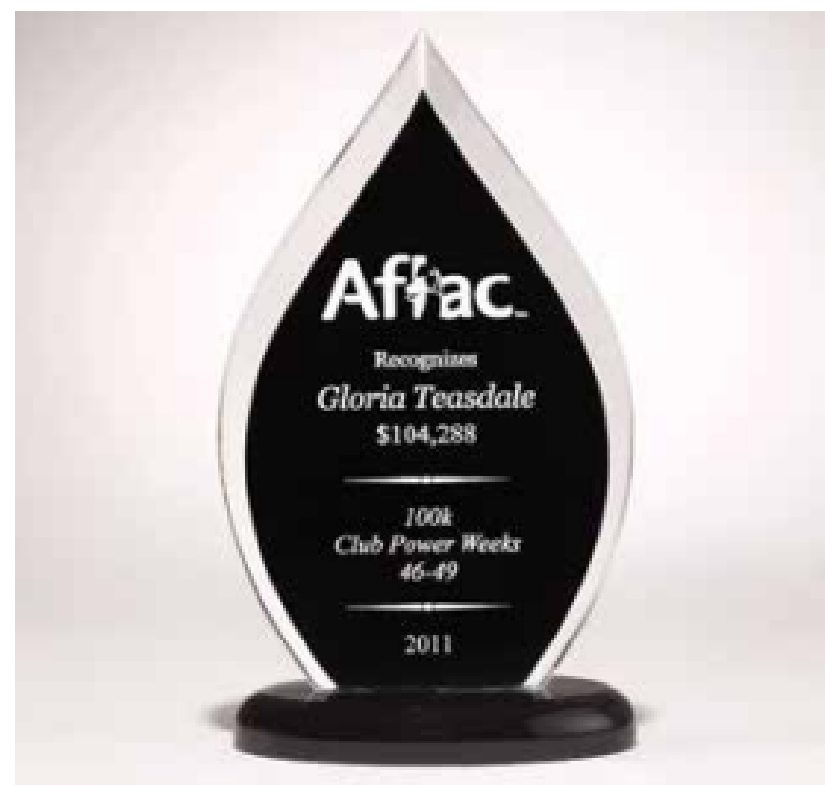

Flame Series Clear Acrylic Award with
Black Silk Screened Back

	Overall Size	Engraving Size	
A6820	4.5 x 7.75	4.5 x 7.25	$60.00
A6821	5.5 x 9	5.125 x 8.25	$72.00
A6822	5.75 x 10	5.75 x 9.25	$84.00

0.75 INCH THICK CLEAR ACRYLIC

Questions? Give us a call at (317) 782-4363
606 Main Street
Beech Grove, IN 46107
Visit our website at sutterfieldwards.com