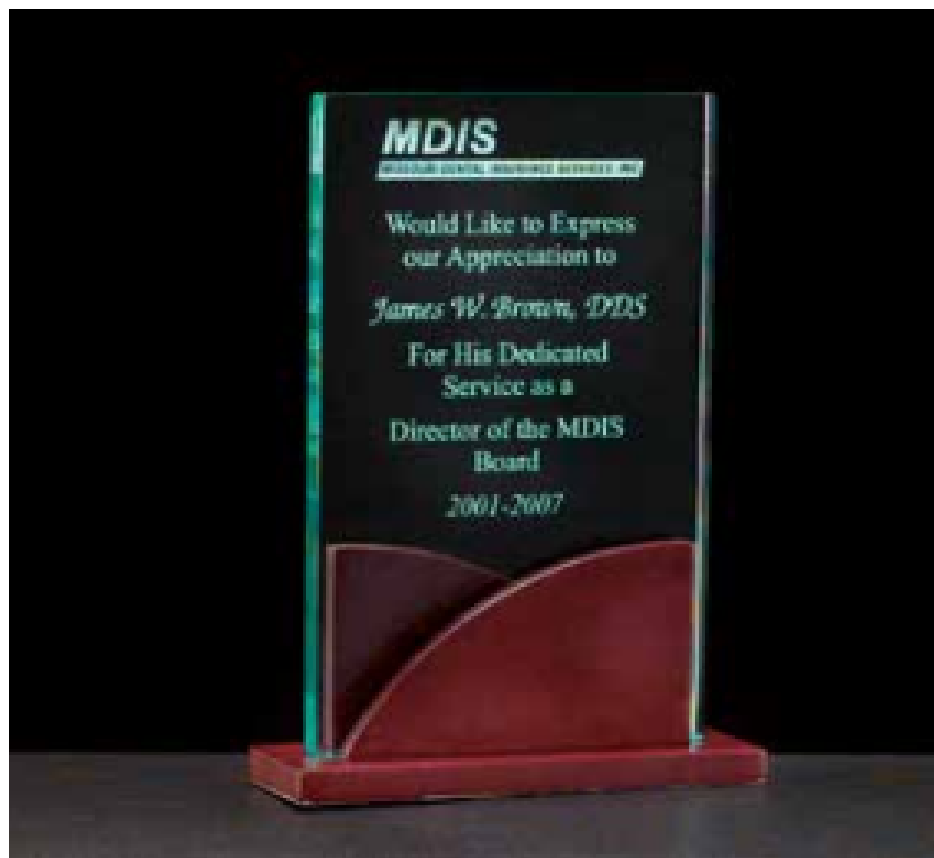

A6804	Overall Size	Upright Size	$31.50
	4.875 x 6.5	4 x 6	
0.375 INCH THICK JADE ACRYLIC