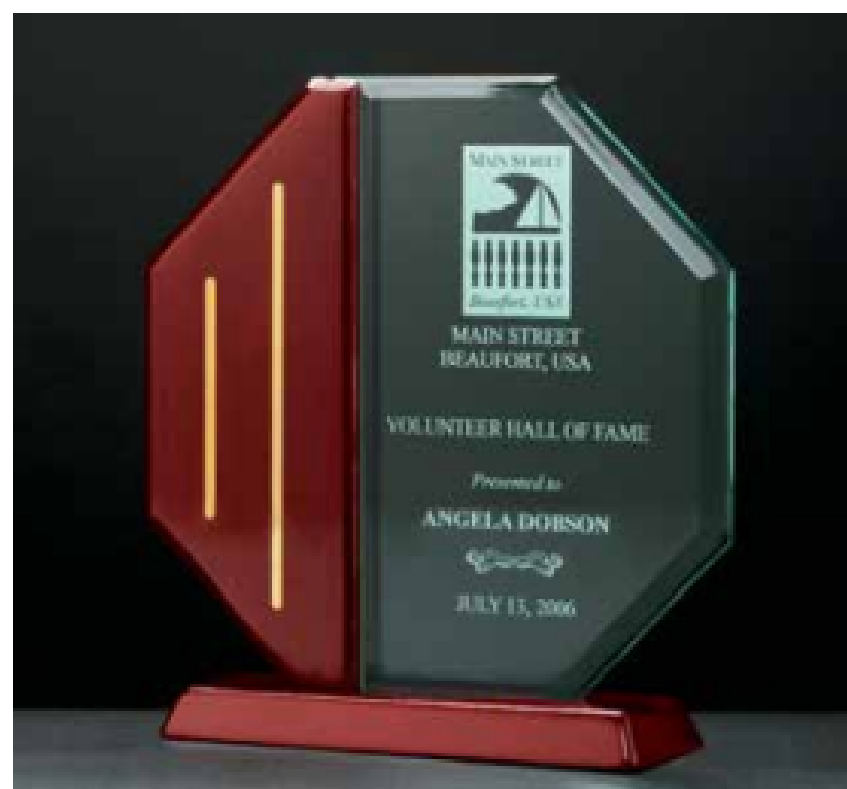

Octagon Series Rosewood Piano-Finish Base and Post with Gold Metal Accents

	Overall Size	Engraving Size	
A6580	7.125 x 7.5	4.25 x 7	$76.50
A6581	8.125 x 8.625	5 x 8	$87.00
A6582	9.25 x 9.625	5.75 x 9	$91.50

0.375 INCH THICK JADE ACRYLIC UPRIGHT

Questions? Give us a call at (317) 782-4363
606 Main Street
Beech Grove, IN 46107
Visit our website at sutterfieldwards.com